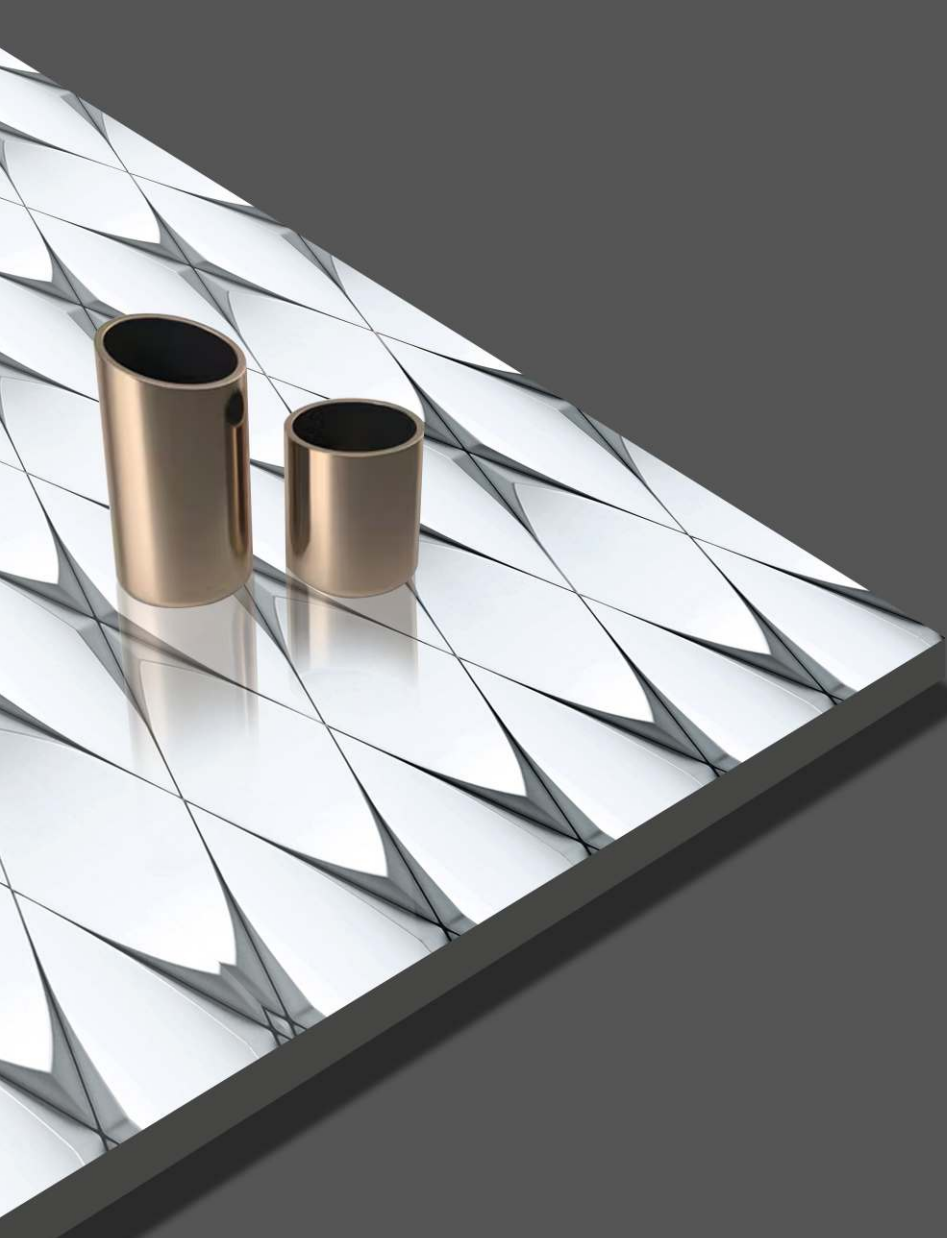

Applications

RESIDENTIAL

HOTELS

RESTAURANT

GARDEN & POOL

OFFICE

SHOPS

MALLS

AIRPORTS

PUBLIC SPACES