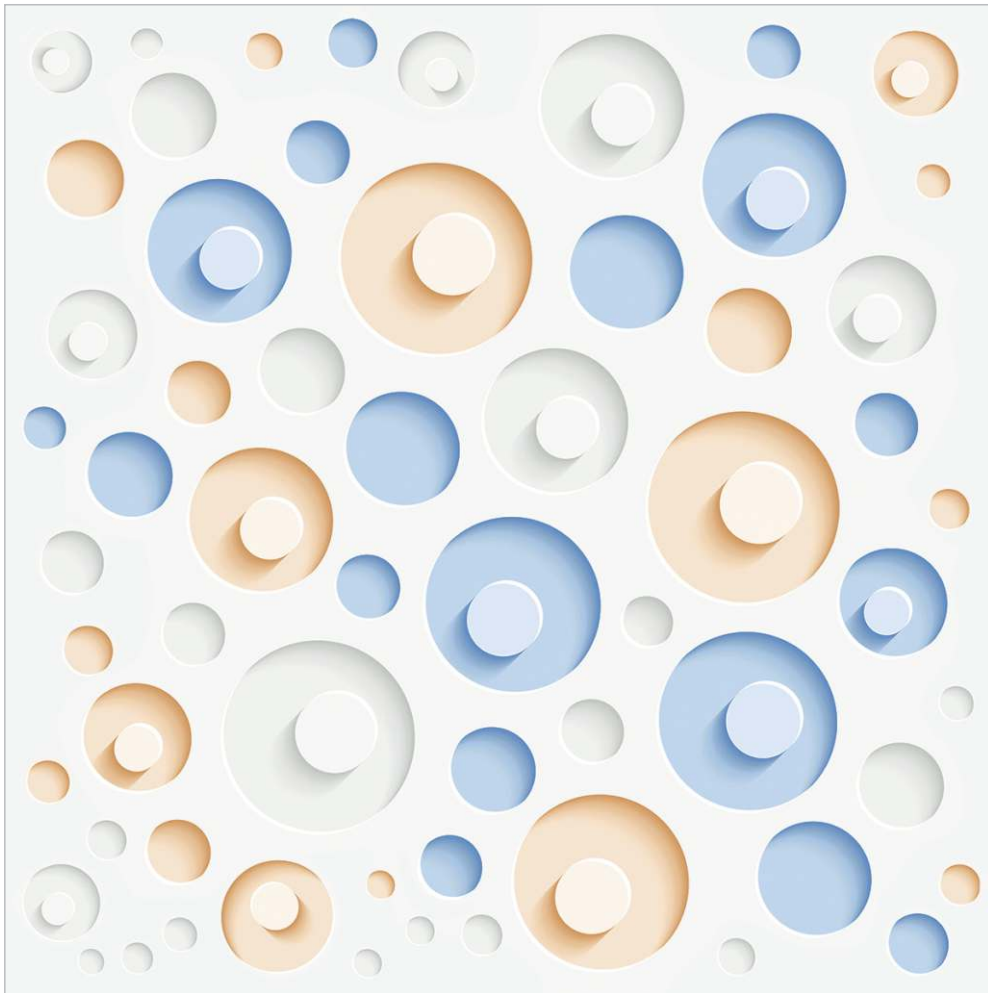

8022

— FINISH :
POLISHED

— SIZE :
600X600MM