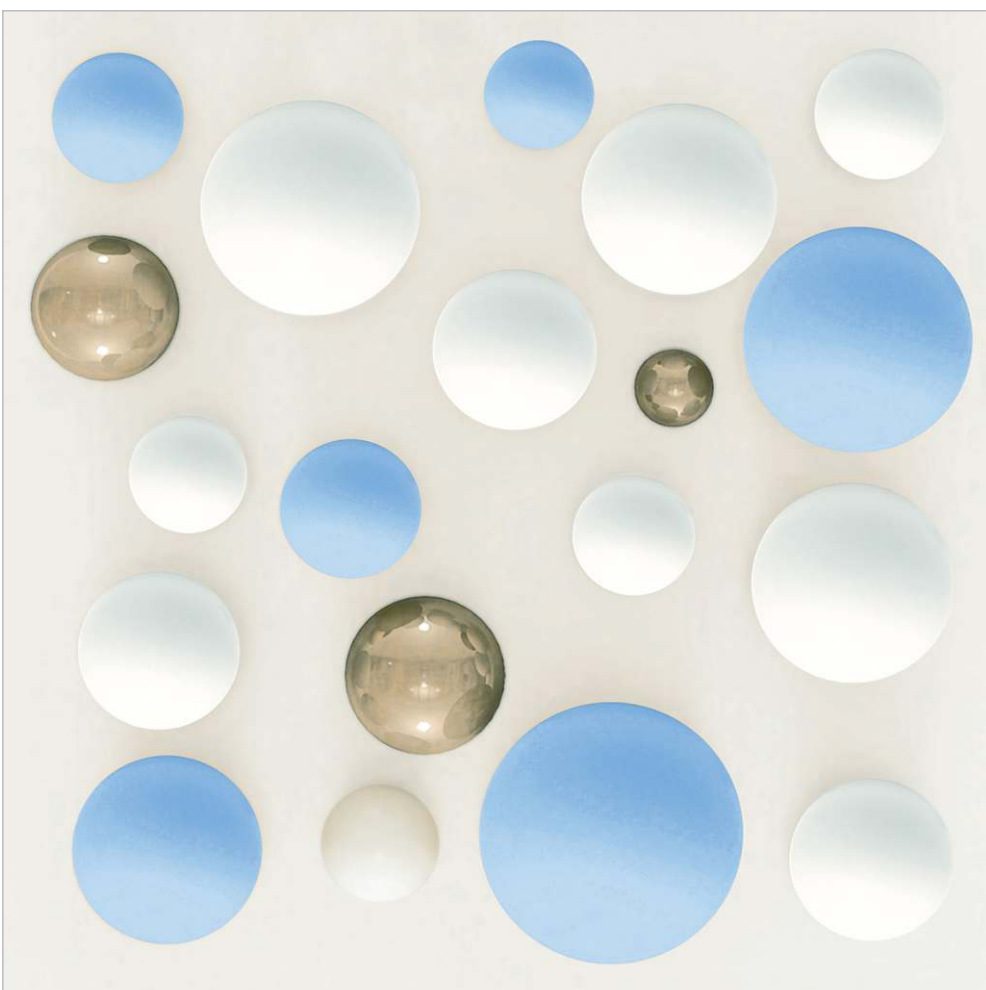

— SIZE :
600X600MM

600x
600mm

Polished
Finish

8047

8048

FINISH :
POLISHED

SIZE :
600X600MM

8049