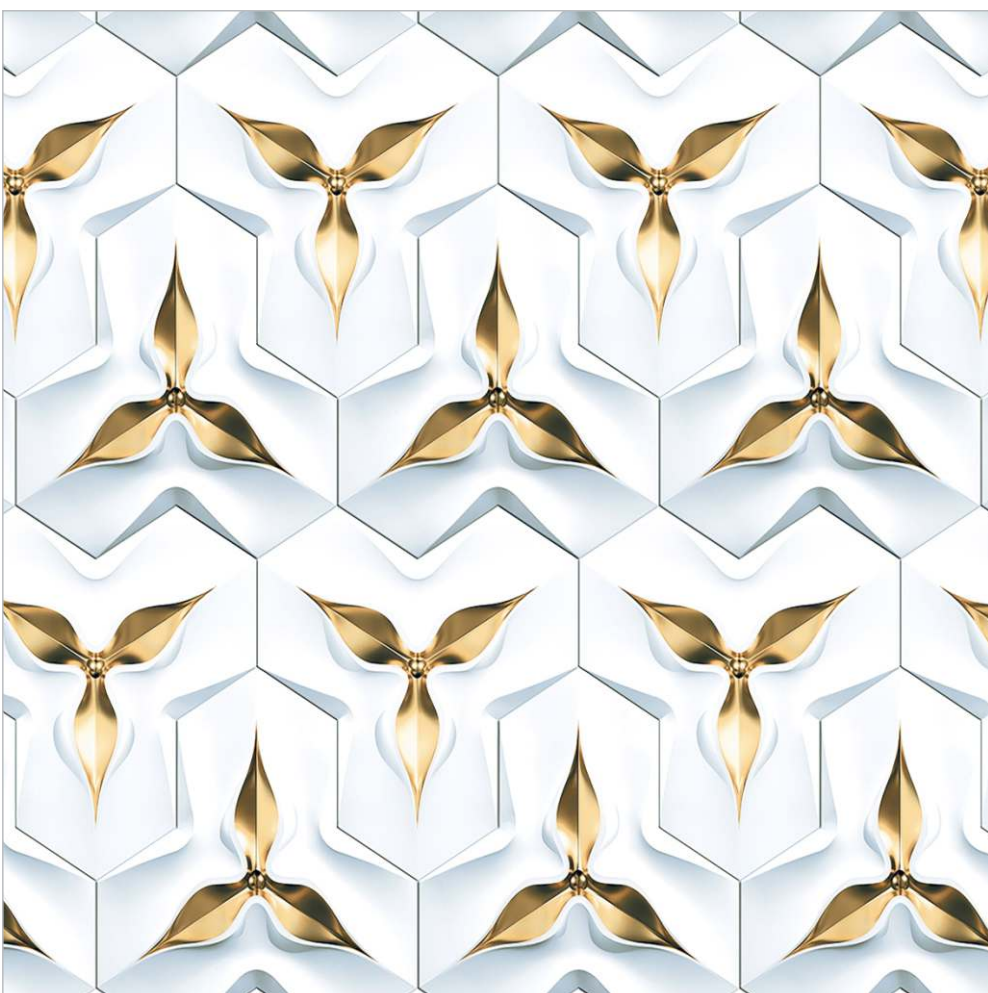

8088

— FINISH :
POLISHED

— SIZE :
600X600MM