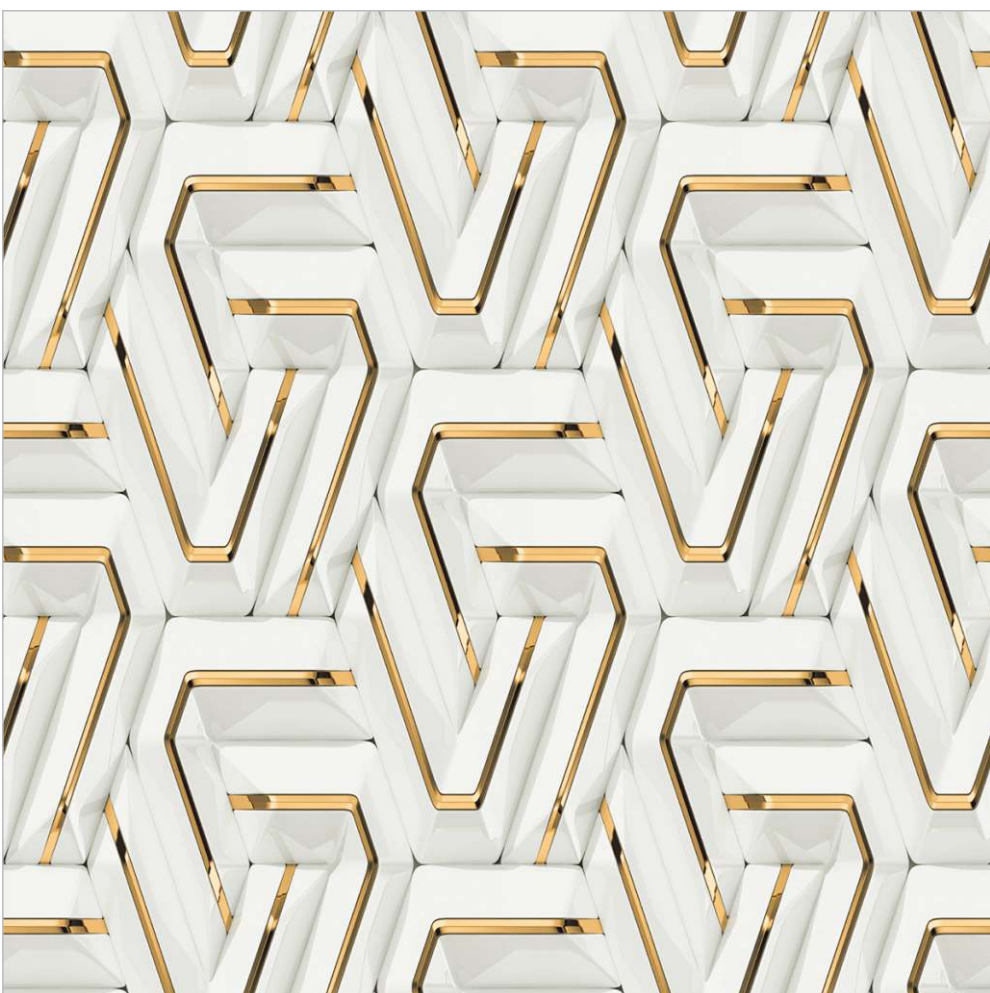

8054

— FINISH :
POLISHED

— SIZE :
600X600MM