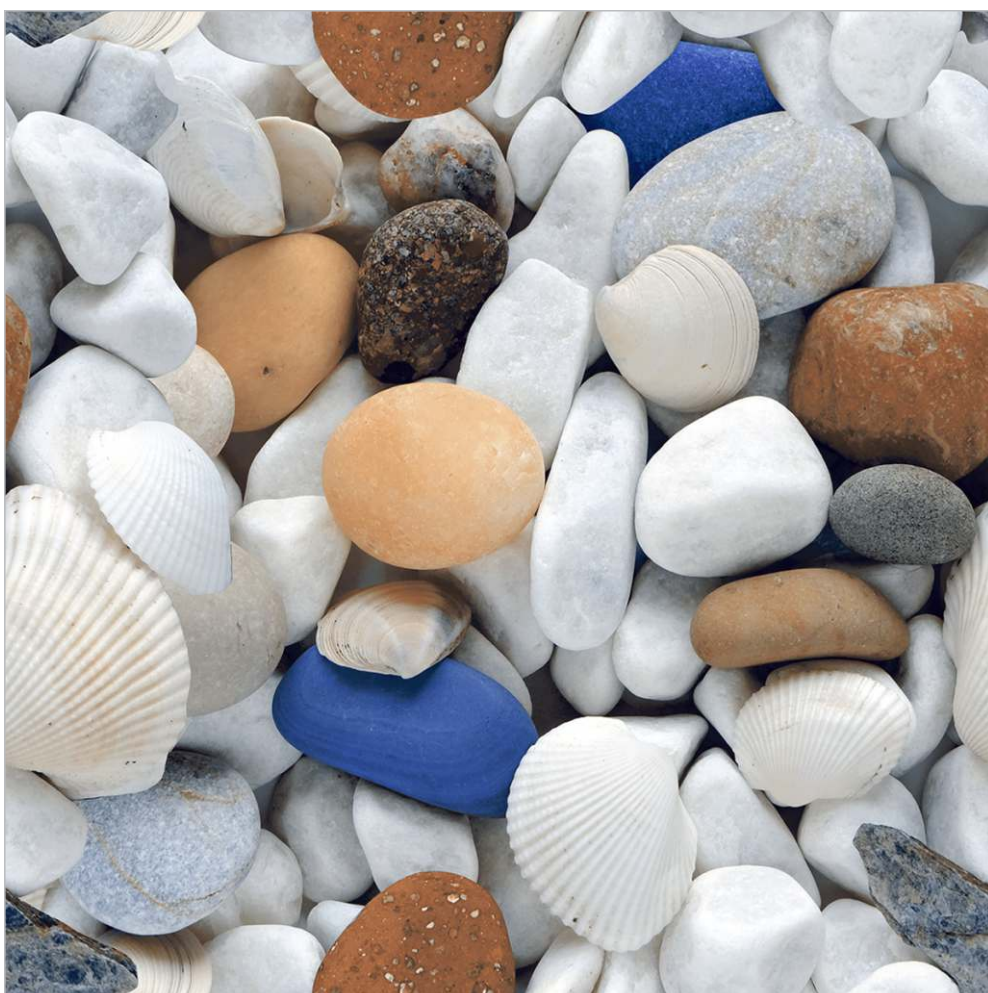

8058

FINISH :
POLISHED

SIZE :
600X600MM