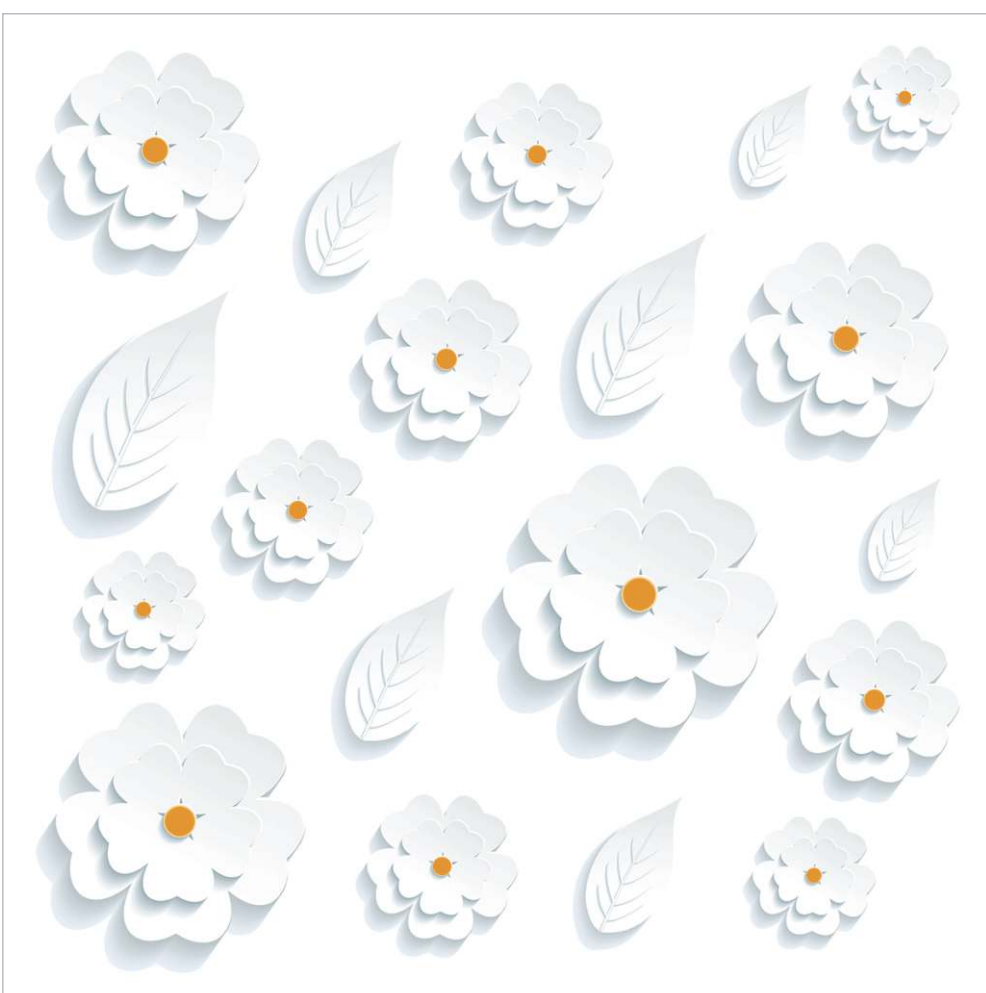

8008

— FINISH :
POLISHED

— SIZE :
600X600MM