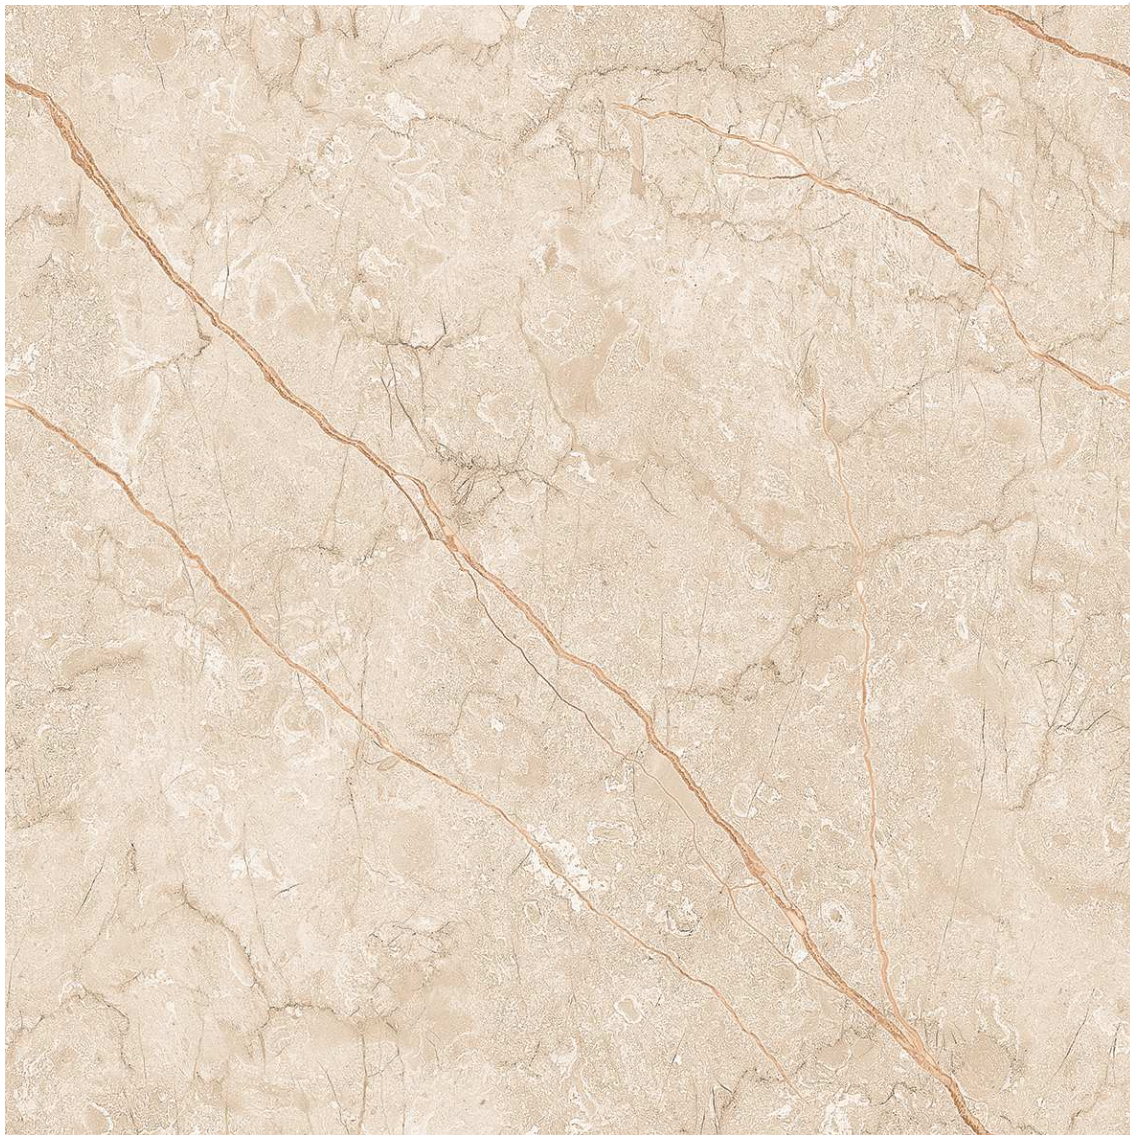

TERRA BEIGE