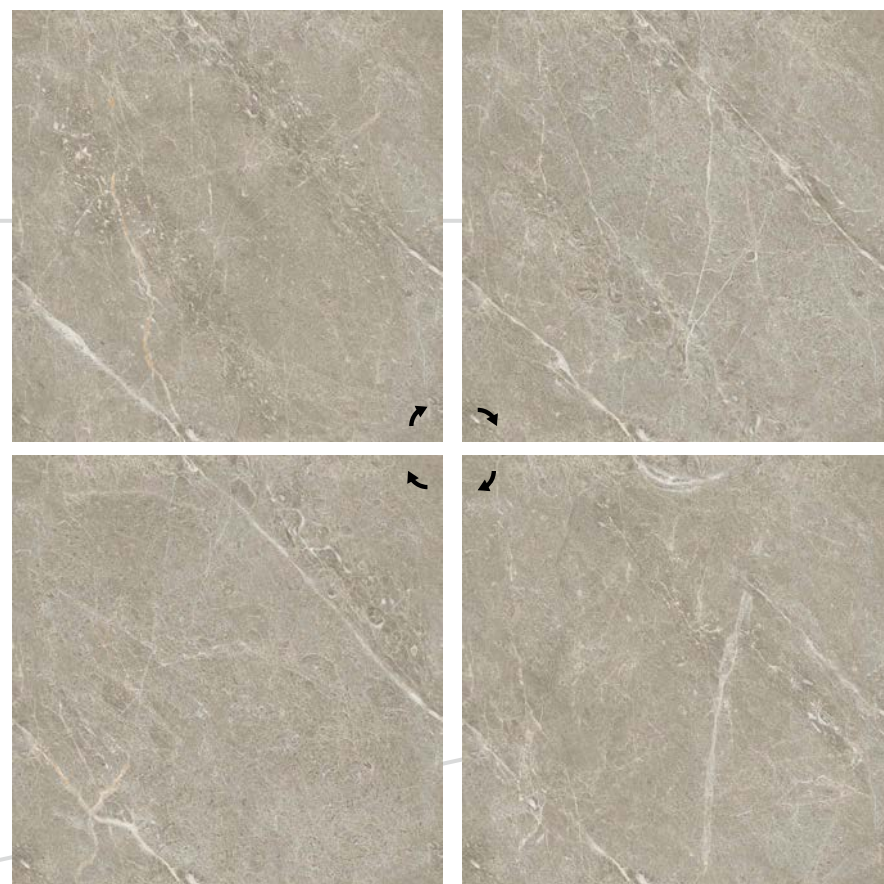

## ALBURY TAN

**IMPÍO**  
ENDLESS COLLECTION

SIZE :  
600x600mm

FINISH :  
POLISHED

FACES:  
4 RANDOMS

**IMPIO**  
ENDLESS COLLECTION