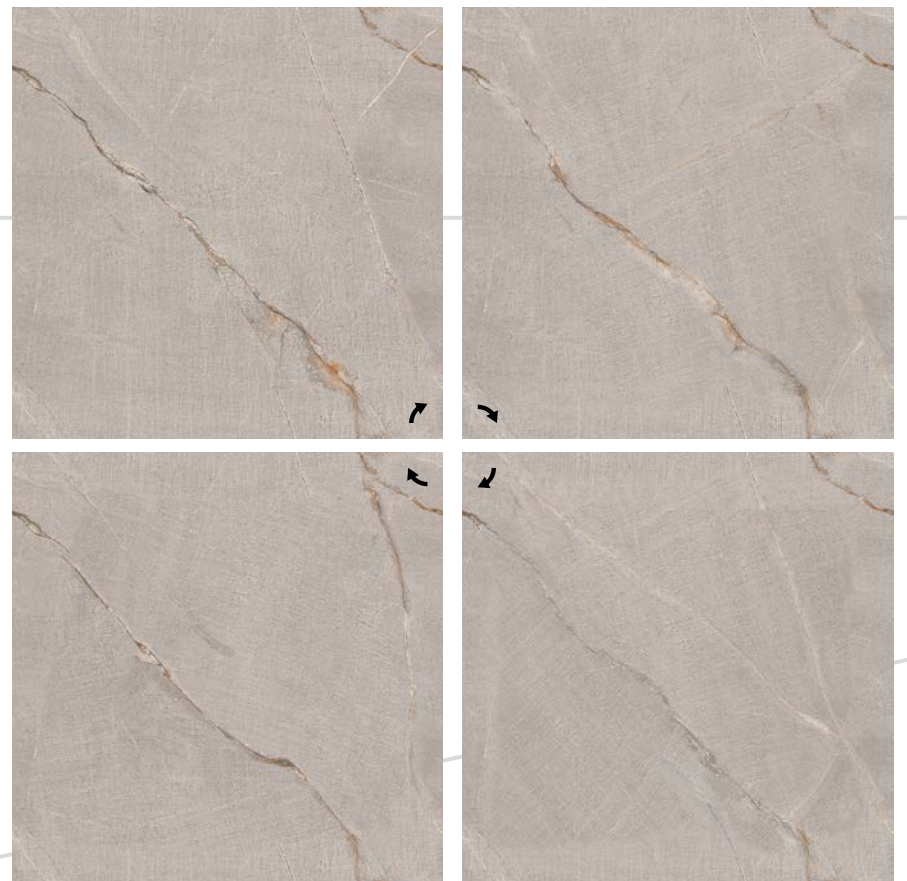

## WISMA PEACH

**IMPÍO**  
ENDLESS COLLECTION

SIZE :  
600x600mm

FINISH :  
POLISHED

FACES:  
4 RANDOMS

**SKYTOUCH CERAMIC PVT. LTD.**

Near Pavadiyari Canal, Jetpar Road,  
At. Shapar, Morbi - 363 642. (Guj.) INDIA