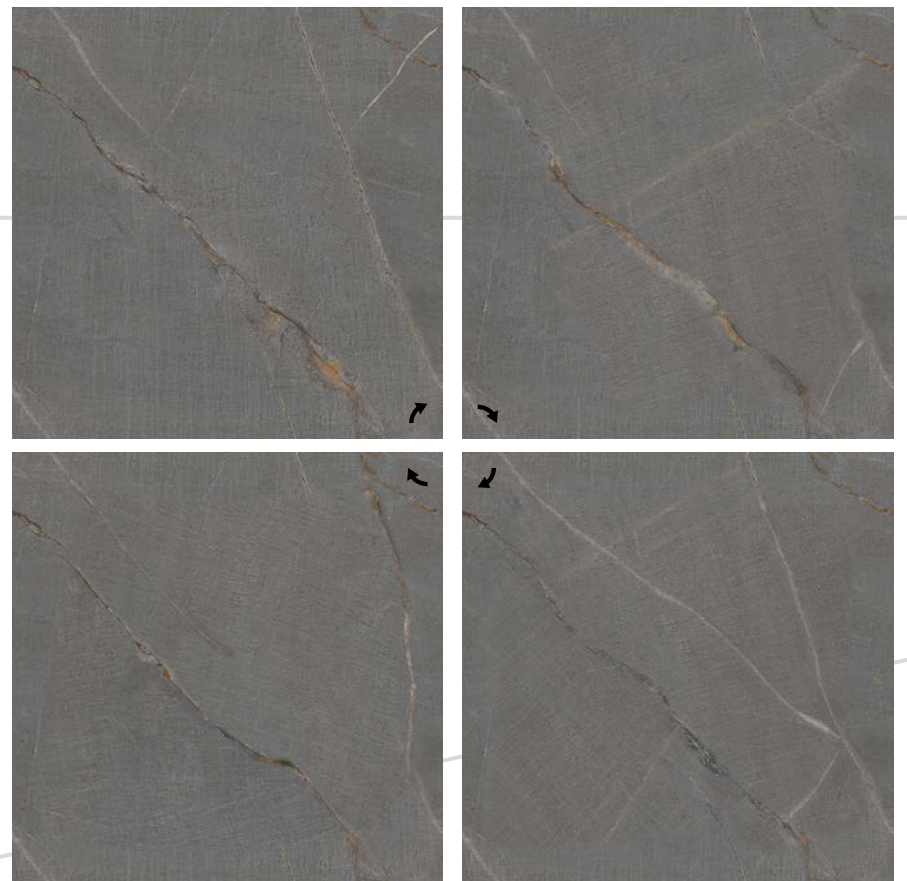

## WISMA NERO

**IMPÍO**  
ENDLESS COLLECTION

SIZE :  
600x600mm

FINISH :  
POLISHED

FACES:  
4 RANDOMS