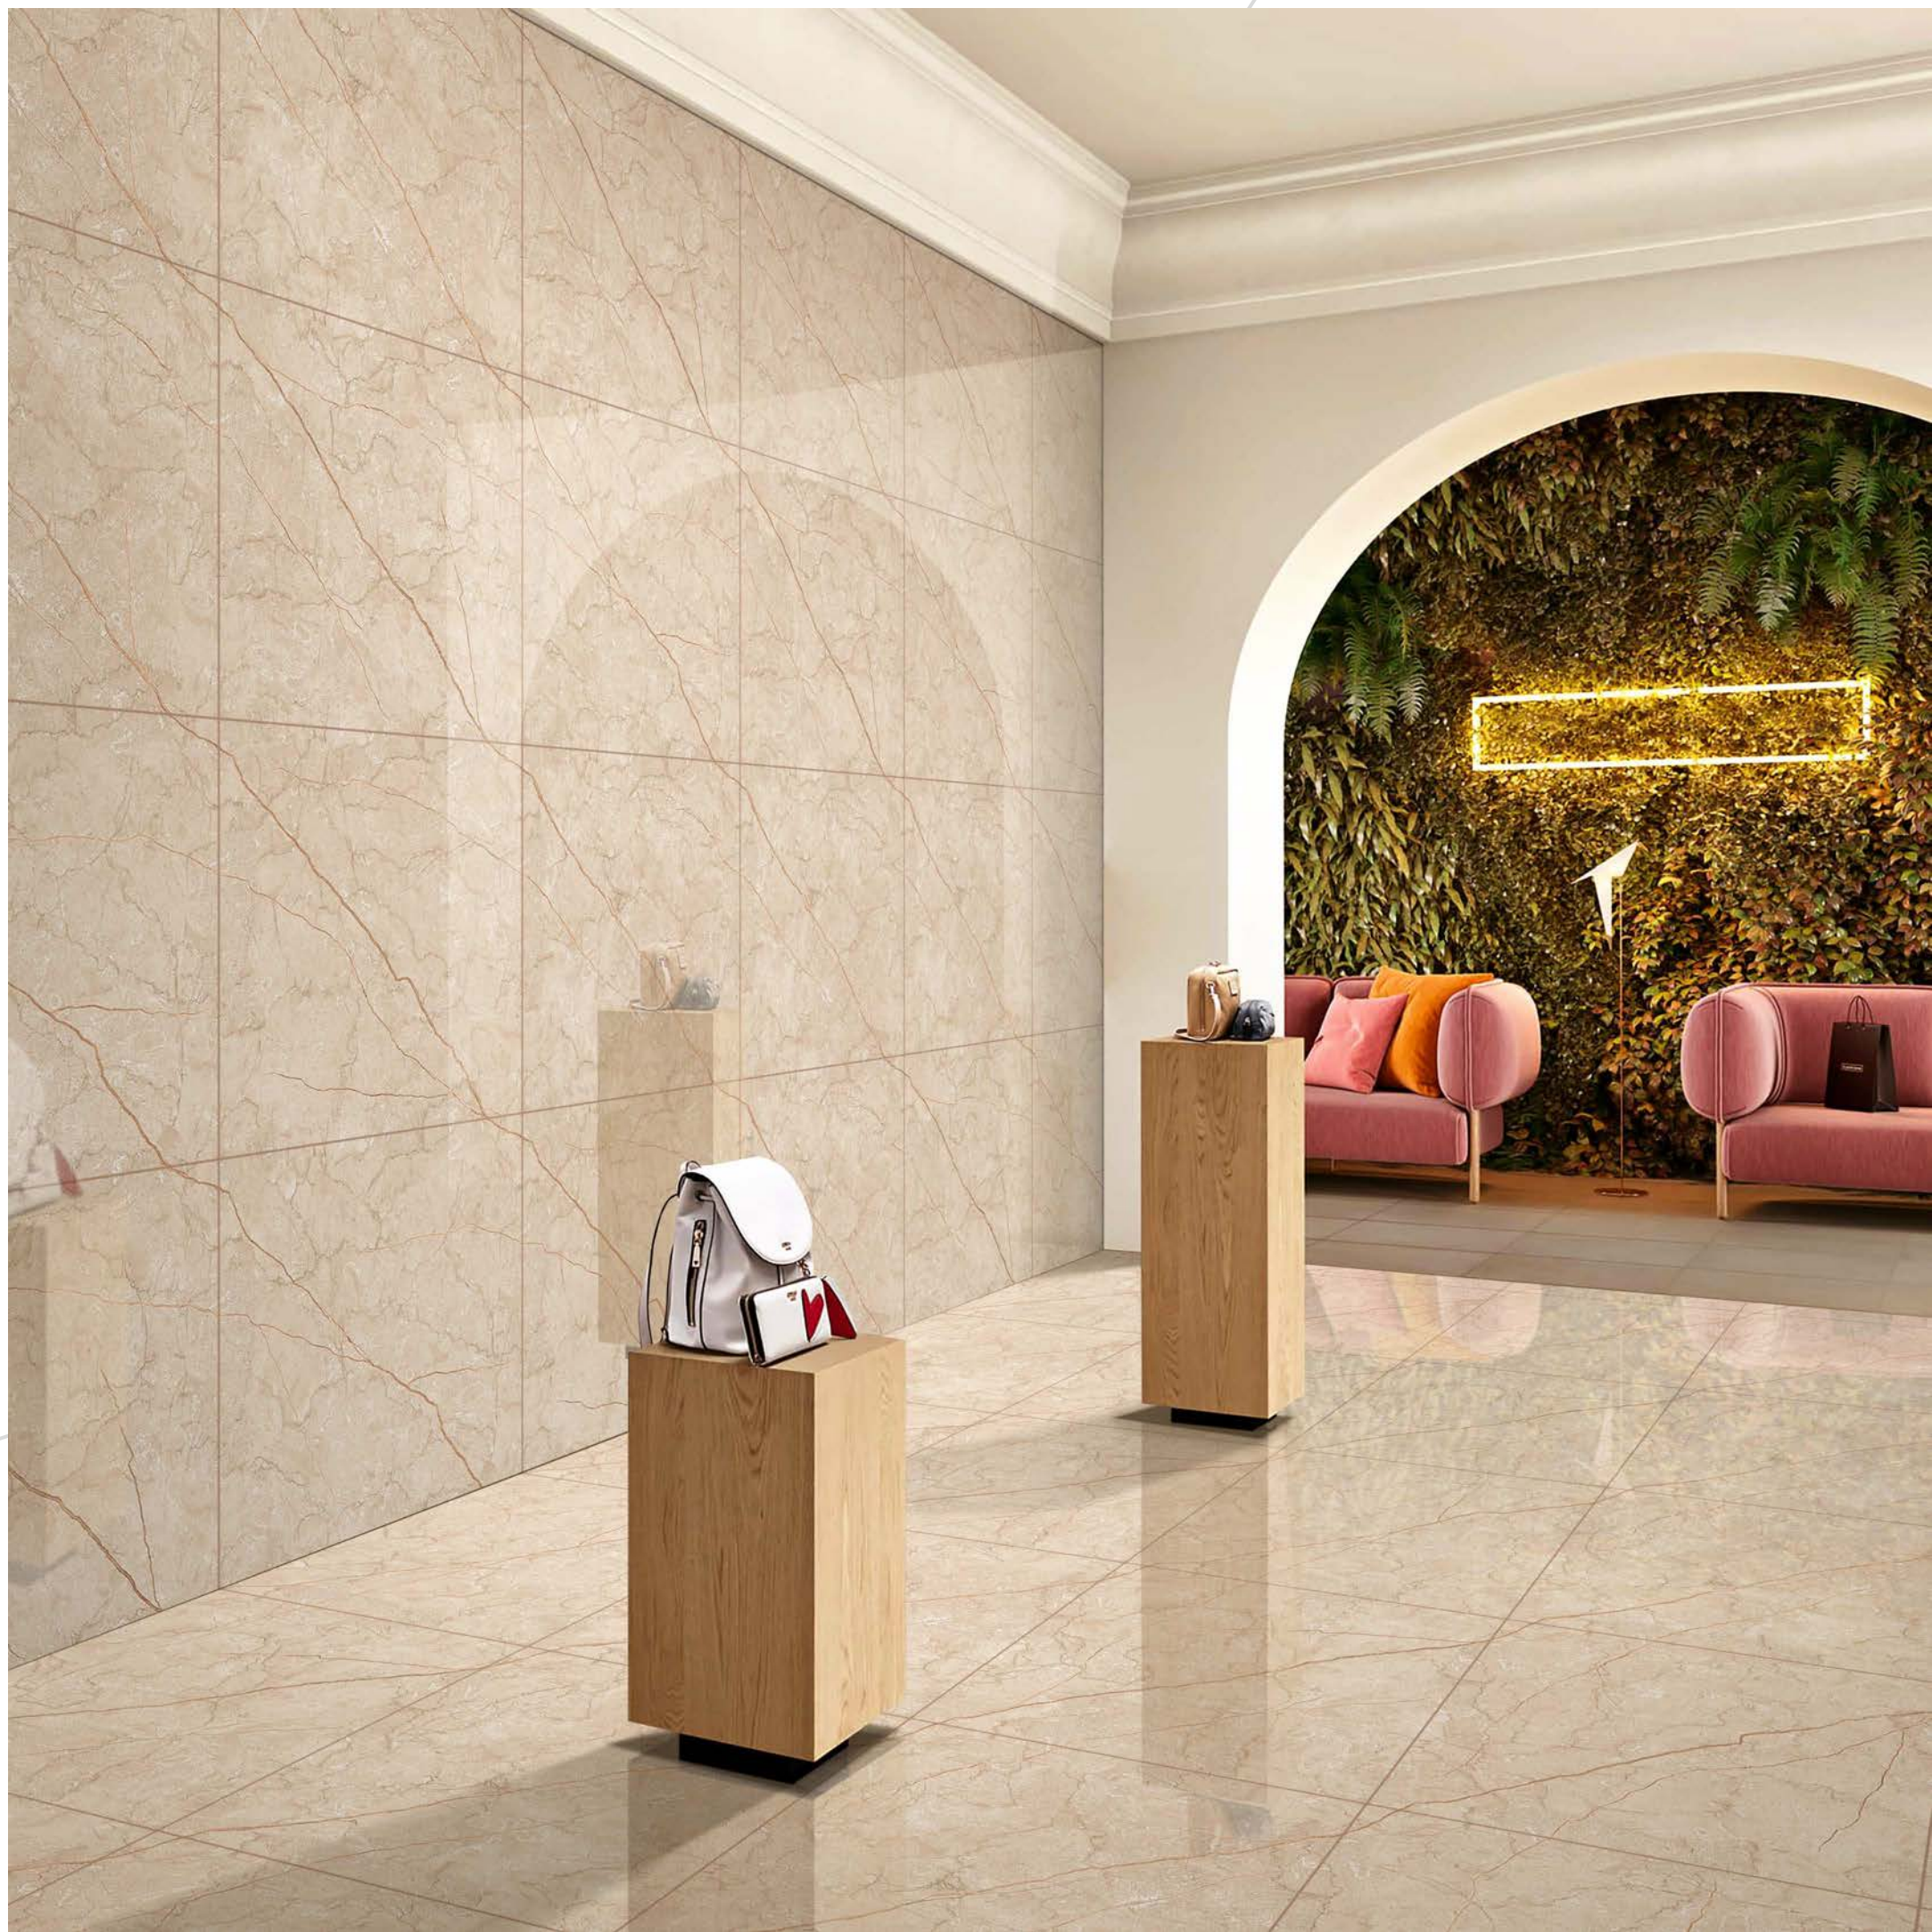

## TERRA BEIGE

**IMPÍO**  
ENDLESS COLLECTION

SIZE :  
600x600mm

FINISH :  
POLISHED

FACES:  
4 RANDOMS